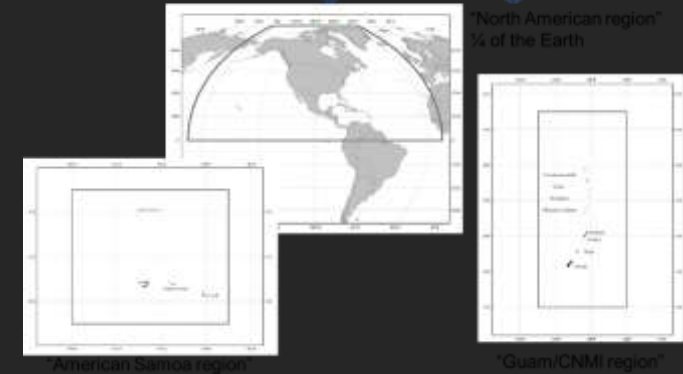

The three gridded regions