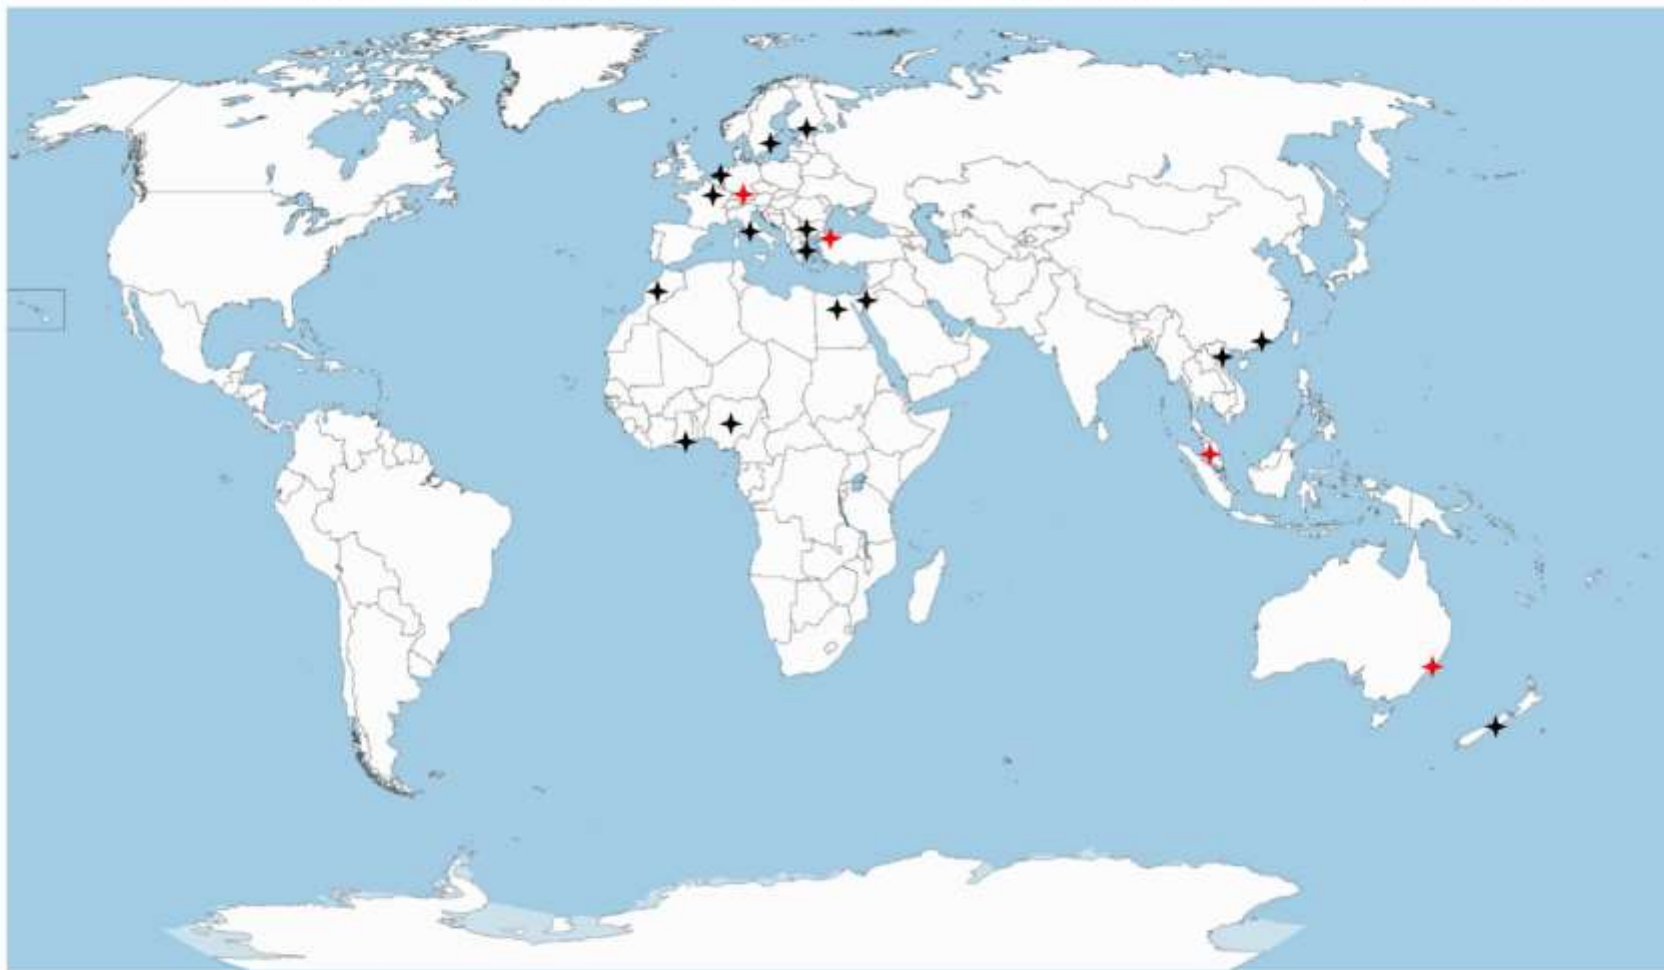

Since 2002 there will have been

4 FIG Annual Conferences in **Africa** (most recent 2021 in Accra, Ghana)

5 FIG Annual Conferences in **Asia** (most recent 2019 in Hanoi, Vietnam)

8 FIG Annual Conferences in **Europe** (most recent 2020 in Amsterdam, Netherlands)

2 FIG Annual Conferences in **Oceania** (most recent 2016 in Christchurch, New Zealand)

and

0 in North/South America

FIG Working Week and **FIG CONGRESS** locations: 2003-2021

Last held in the Western Hemisphere (North/South America): 2002 FIG Congress in Washington, DC, USA

2003 Paris	2007 Hong Kong	2011 Marrakech	2015 Sofia	2019 Hanoi
2004 Athens	2008 Stockholm	2012 Rome	2016 Christchurch	2020 Amsterdam
2005 Cairo	2009 Eliat	2013 Abuja	2017 Helsinki	2021 Accra
2006 MUNICH	2010 SYDNEY	2014 KUALA LUMPUR	2018 ISTANBUL	2022 ?
Africa: 4	Asia: 5	Europe: 8	Oceania: 2	North/South America: 0

No. 1 Meeting Destination in the World- over 11,000 meetings and conventions held annually with 3+ million attendees!

No. 1 Tourism Destination in the World with over 70 annual million visitors!

No. 1 Least Expensive USA Destination for International Visitors